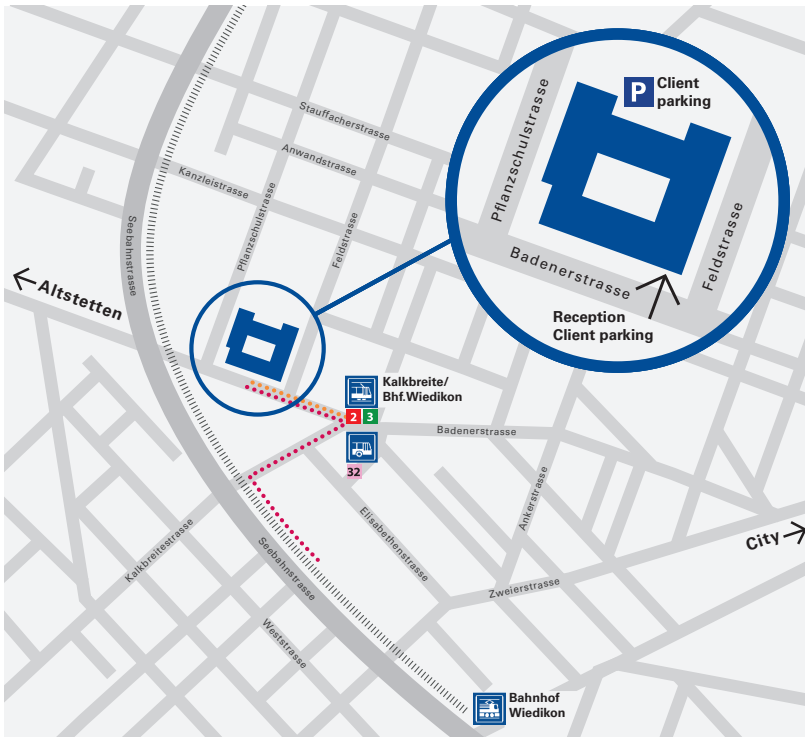

Directions

KPMG AG

Badenerstrasse 172
8004 Zurich
Switzerland

Tel +41 58 249 31 31
Fax +41 58 249 44 06

Mail address:
KPMG AG
PO Box
8036 Zurich

Public transport:

Kalkbreite/Bhf. Wiedikon:

Tram **2 3**

Bus **32**

... 1 min walk

Bahnhof Wiedikon:

Train **S S2 S8 S24**

... 2 min walk

Parking:

Visitor parking is available in front of the building at Badenerstrasse or behind the building via Pflanzschulstrasse.

By car:

Directions from A1 Winterthur:

Drive via the Kornhaus bridge, Langstrasse, Neufrankengasse and Feldstrasse to Badenerstrasse.

Directions from A51 Zurich airport:

From the A1 A1L, drive via the Kornhaus bridge, Langstrasse, Neufrankengasse and Feldstrasse to Badenerstrasse.

Directions from A3 Chur:

Drive via Manessestrasse, Schimmelstrasse, Seebahnstrasse and Kalkbreitestrasse to Badenerstrasse.

Directions from A1-A1H Bern/Basel:

Drive via Pfingstweidstrasse, the Duttweiler bridge, Hohlstrasse and Feldstrasse to Badenerstrasse.